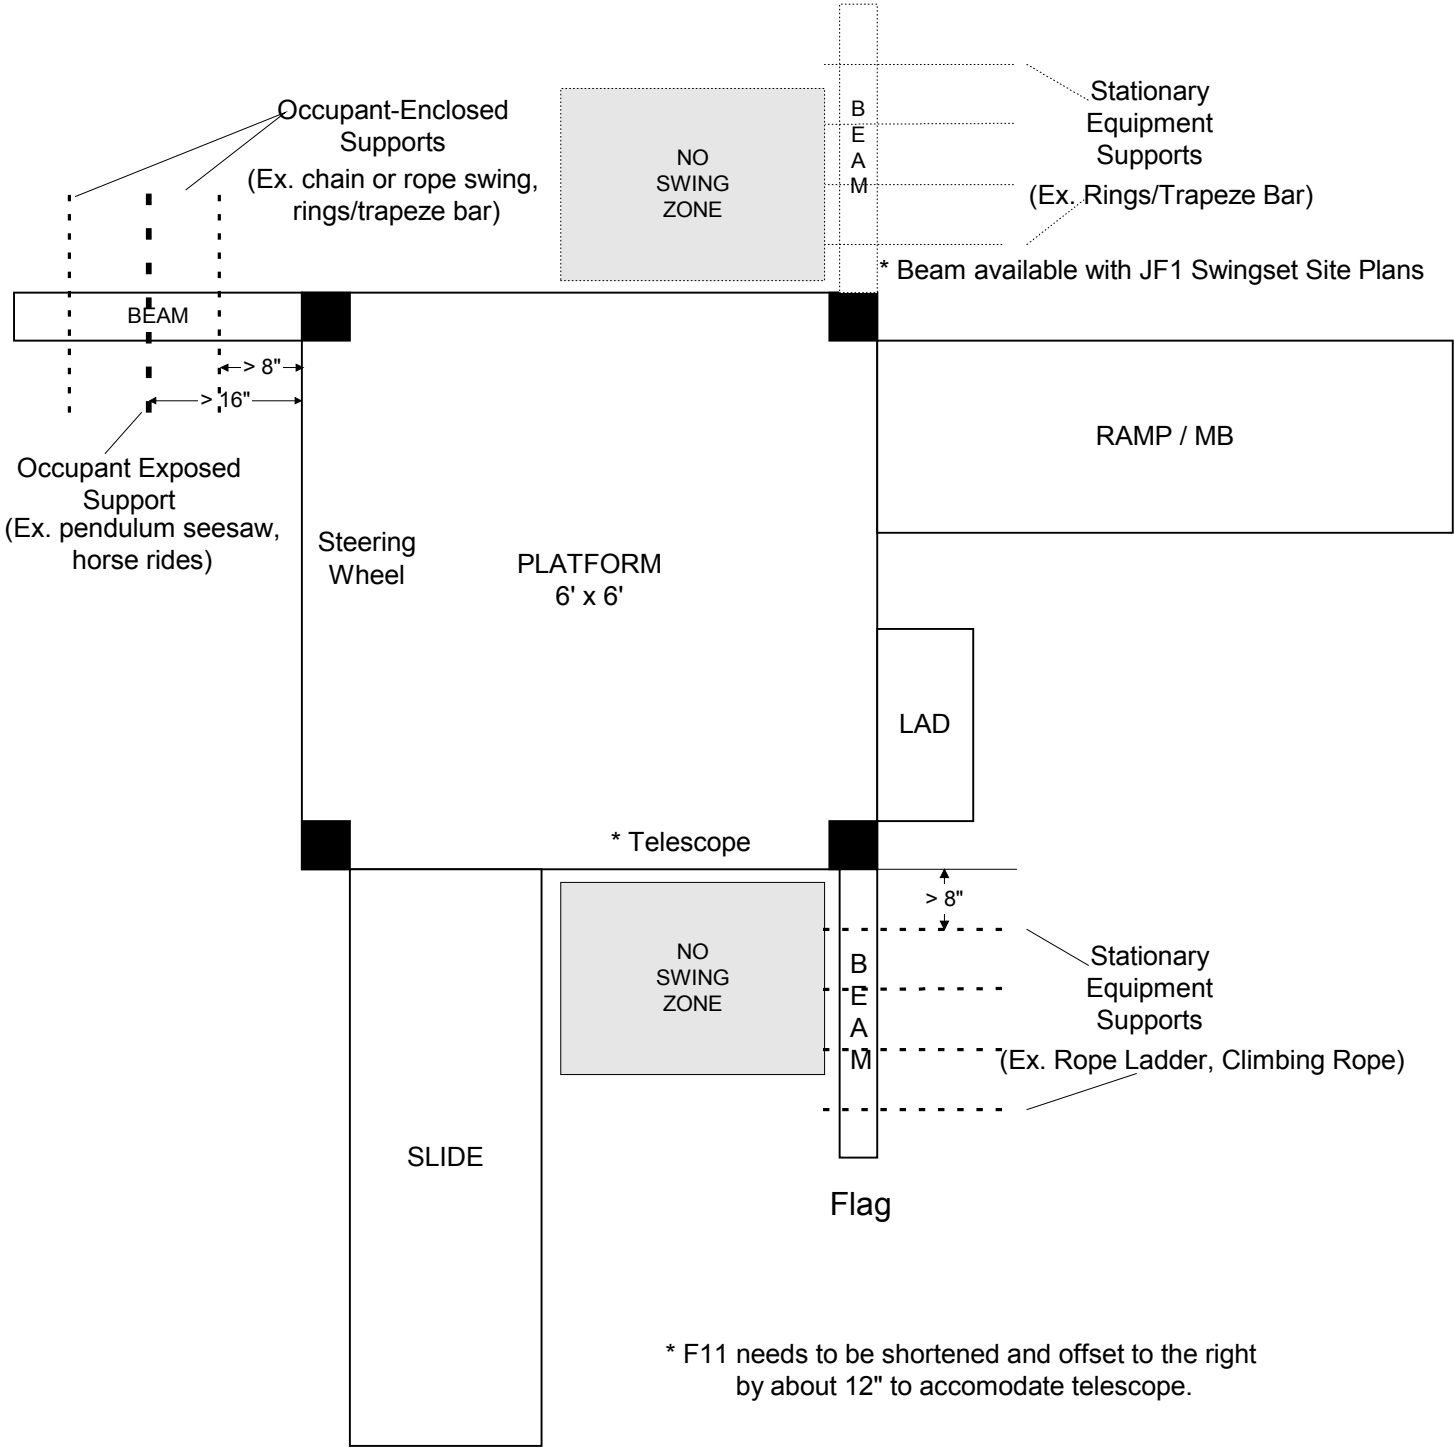

Jungle Fort ACCESSORY PLAN 1

All Beams Single-Occupant (<70lbs)

Jungle Fort Swingset 12ft BEAM ACCESSORY VIEW

Jungle Fort Swingset
16ft BEAM w TIRE SWING
ACCESSORY VIEW