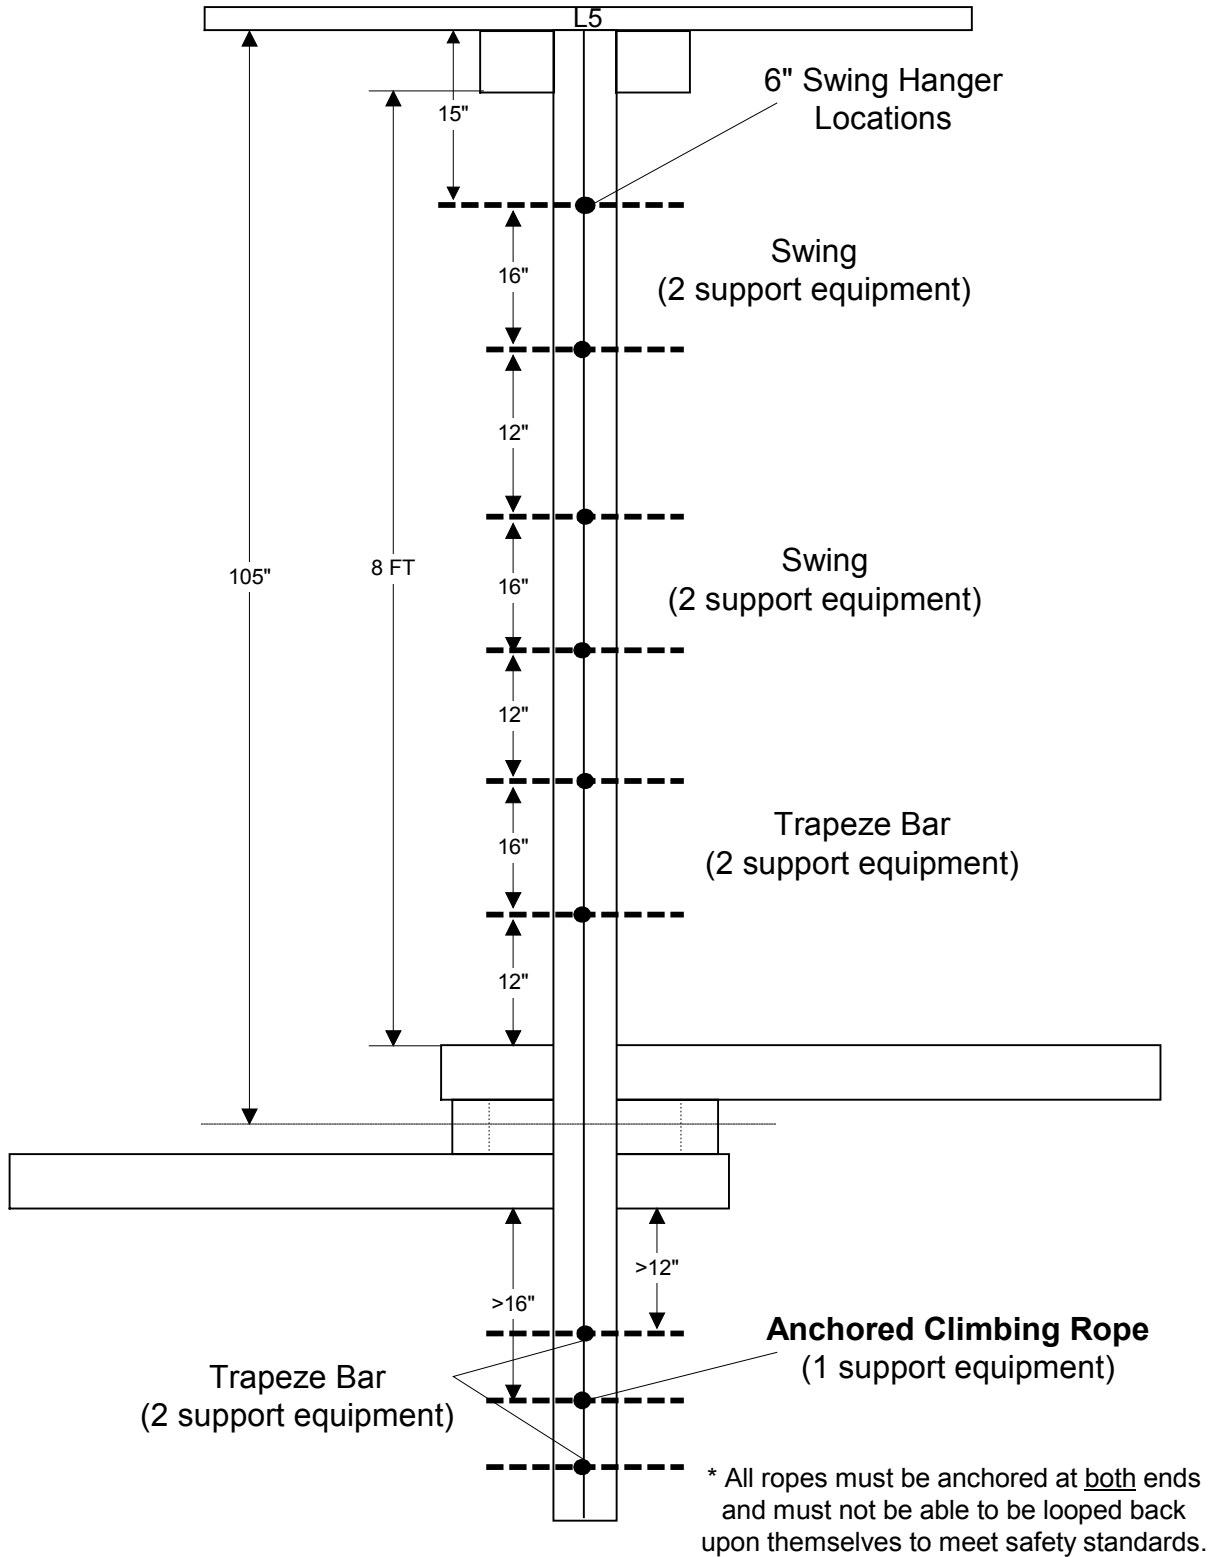

Jungle Fort ACCESSORY PLAN 1

All Beams Single-Occupant (<70lbs)

Jungle Fort Swingset 12ft BEAM ACCESSORY VIEW

Jungle Fort Swingset
16ft BEAM w TIRE SWING
ACCESSORY VIEW