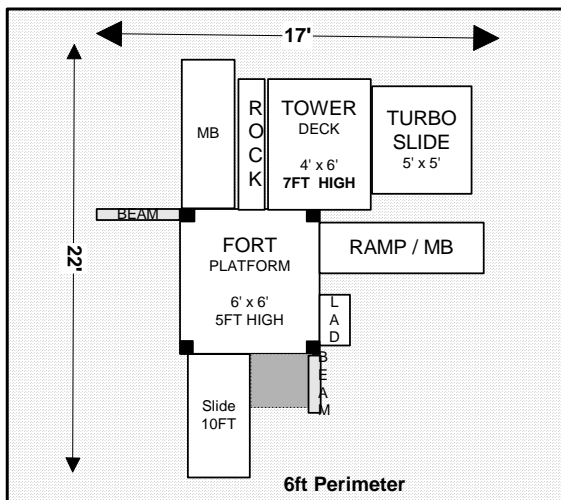

18L x 17W

18L x 15W

18L x 22W

Jungle Fort Swingset
SITE PLANS

16L x 17W

22-30L x 14W

22-30L x 17W

22-30L x 17W

22-30L x 17W

22-30L x 22W

* Swing Beam can be 8ft (2 pos), 12ft (4 pos), 16ft (5 pos) or moved to RIGHT side.

Jungle Fort Tower SITE PLANS

30-35L x 22W

26-30L x 20W

17L x 22W

30L x 22W

17L x 14W

Jungle Fort Campus
SITE PLANS

19L x 16W

21L x 18W

27L x 23W

27-31L x 18W