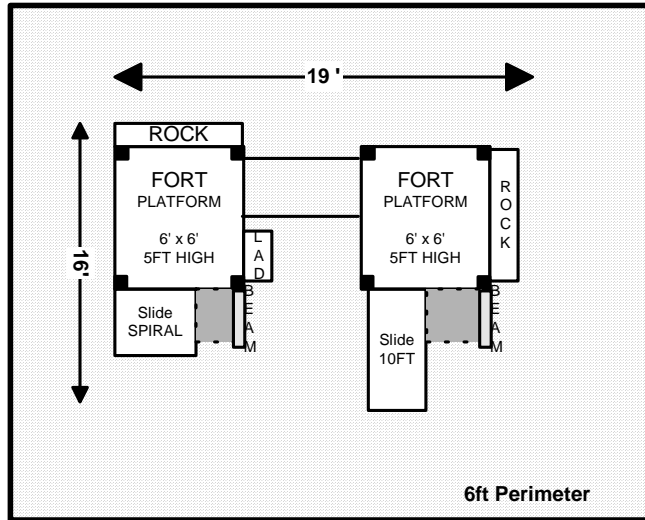

22-30L x 17W

22-30L x 22W

* Swing Beam can be 8ft (2 pos), 12ft (4 pos), 16ft (5 pos) or moved to RIGHT side.

Jungle Fort Tower SITE PLANS

30-35L x 22W

26-30L x 20W

17L x 22W

30L x 22W

17L x 14W

Jungle Fort Campus
SITE PLANS

19L x 16W

21L x 18W

27L x 23W

27-31L x 18W