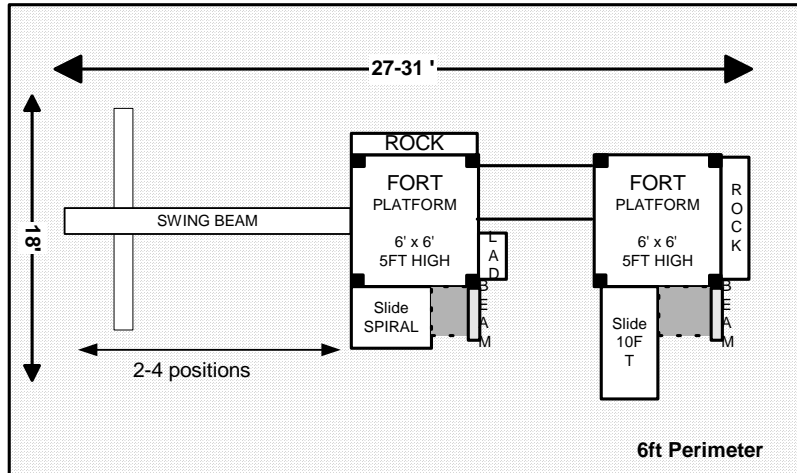

## 17L x 14W

Jungle Fort Campus  
SITE PLANS

19L x 16W

21L x 18W

27L x 23W

27-31L x 18W

**WWW.DETAILEDPLAY.COM**  
**TOP QUALITY SITE PLANS DESIGNS KITS**  
**FORT TOWER SWINGSET KITS OVERVIEW**

**JUNGLE FORT SWINGSET**