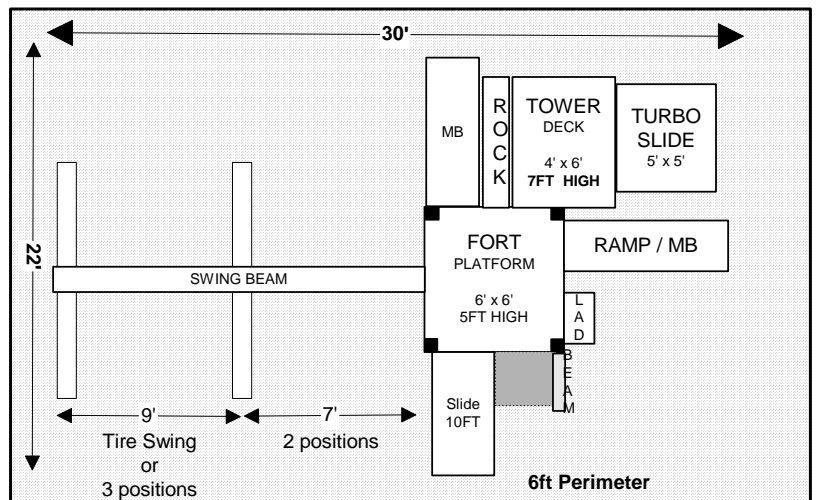

18L x 17W

18L x 15W

18L x 22W

Jungle Fort Swingset
SITE PLANS

16L x 17W

22-30L x 14W

22-30L x 17W

22-30L x 17W

22-30L x 17W

22-30L x 22W

* Swing Beam can be 8ft (2 pos), 12ft (4 pos), 16ft (5 pos) or moved to RIGHT side.

Jungle Fort Tower SITE PLANS

30-35L x 22W

26-30L x 20W

17L x 22W

30L x 22W

17L x 14W

Jungle Fort Campus
SITE PLANS

19L x 16W

21L x 18W

27L x 23W

27-31L x 18W