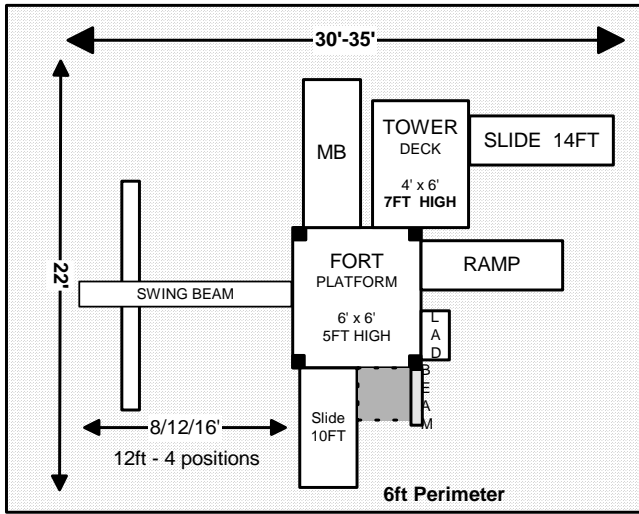

18L x 17W

18L x 15W

18L x 22W

Jungle Fort Swingset
SITE PLANS

16L x 17W

22-30L x 14W

22-30L x 17W

22-30L x 17W

22-30L x 17W

22-30L x 22W

* Swing Beam can be 8ft (2 pos), 12ft (4 pos), 16ft (5 pos) or moved to RIGHT side.

Jungle Fort Tower SITE PLANS

30-35L x 22W

26-30L x 20W

17L x 22W

30L x 22W

17L x 14W

Jungle Fort Campus
SITE PLANS

19L x 16W

21L x 18W

27L x 23W

27-31L x 18W