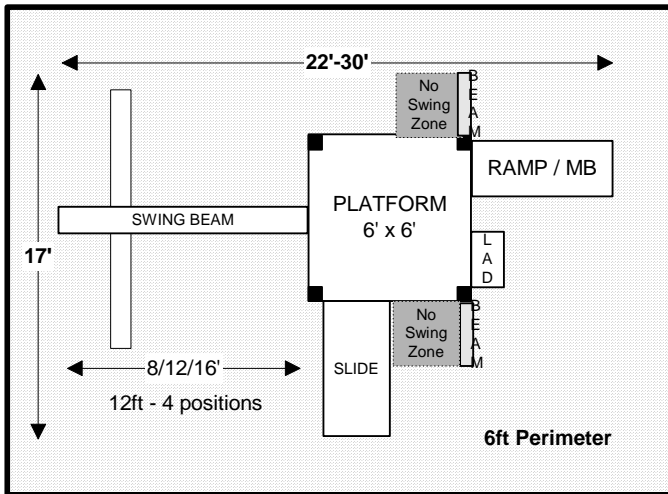

18L x 17W

18L x 15W

18L x 22W

Jungle Fort Swingset
SITE PLANS

16L x 17W

22-30L x 14W

22-30L x 17W

22-30L x 17W

22-30L x 17W

22-30L x 22W

* Swing Beam can be 8ft (2 pos), 12ft (4 pos), 16ft (5 pos) or moved to RIGHT side.

Jungle Fort Tower SITE PLANS

30-35L x 22W

26-30L x 20W

17L x 22W

30L x 22W

17L x 14W

Jungle Fort Campus
SITE PLANS

19L x 16W

21L x 18W

27L x 23W

27-31L x 18W