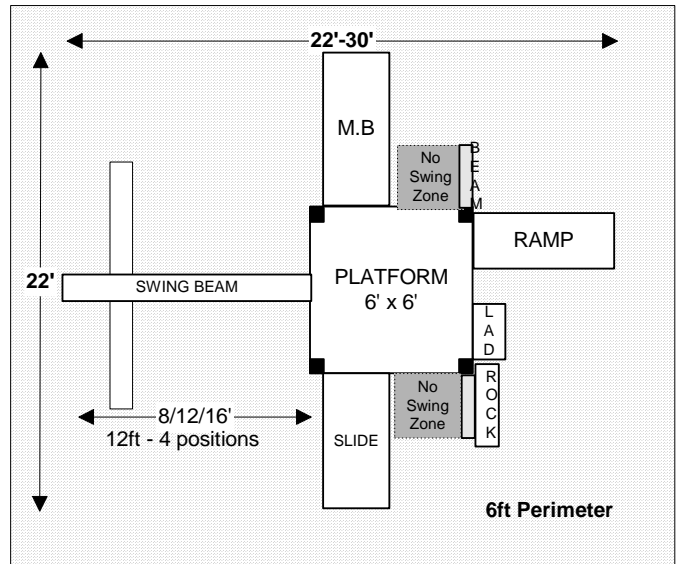

18L x 17W

18L x 15W

18L x 22W

Jungle Fort Swingset
SITE PLANS

16L x 17W

22-30L x 14W

22-30L x 17W

22-30L x 17W

22-30L x 17W

22-30L x 22W

* Swing Beam can be 8ft (2 pos), 12ft (4 pos), 16ft (5 pos) or moved to RIGHT side.

Jungle Fort Tower SITE PLANS

30-35L x 22W

26-30L x 20W

17L x 22W

30L x 22W

17L x 14W

Jungle Fort Campus
SITE PLANS

19L x 16W

21L x 18W

27L x 23W

27-31L x 18W