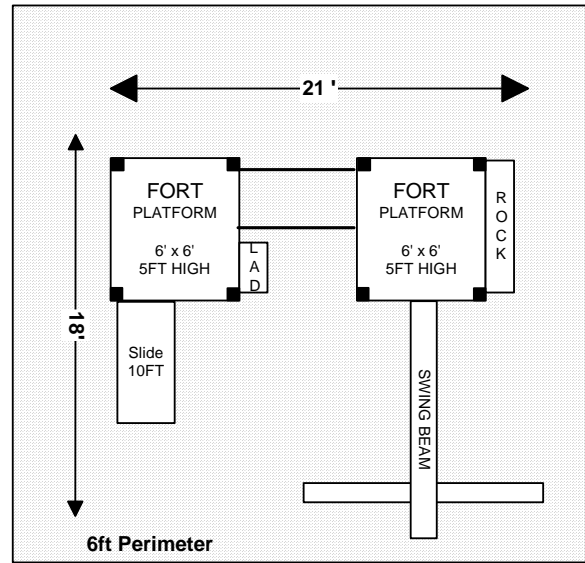

## 17L x 14W

Jungle Fort Campus  
SITE PLANS

19L x 16W

21L x 18W

27L x 23W

27-31L x 18W

**WWW.DETAILEDPLAY.COM**  
**TOP QUALITY SITE PLANS DESIGNS KITS**  
**FORT TOWER SWINGSET KITS OVERVIEW**

**JUNGLE FORT SWINGSET**