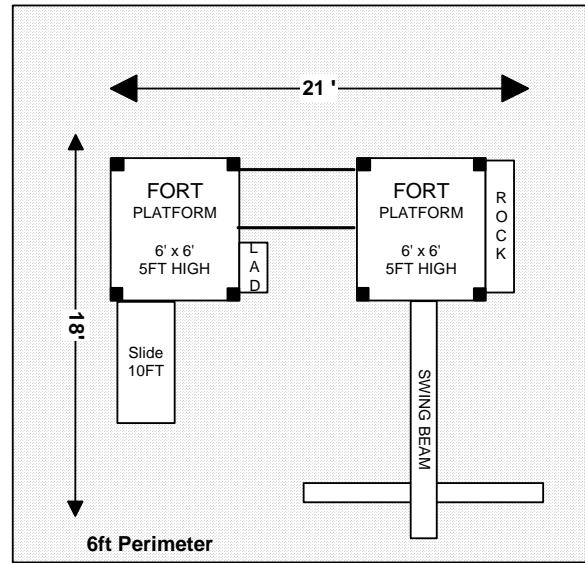

22-30L x 17W

22-30L x 22W

* Swing Beam can be 8ft (2 pos), 12ft (4 pos), 16ft (5 pos) or moved to RIGHT side.

Jungle Fort Tower SITE PLANS

30-35L x 22W

26-30L x 20W

17L x 22W

30L x 22W

17L x 14W

Jungle Fort Campus
SITE PLANS

19L x 16W

21L x 18W

27L x 23W

27-31L x 18W