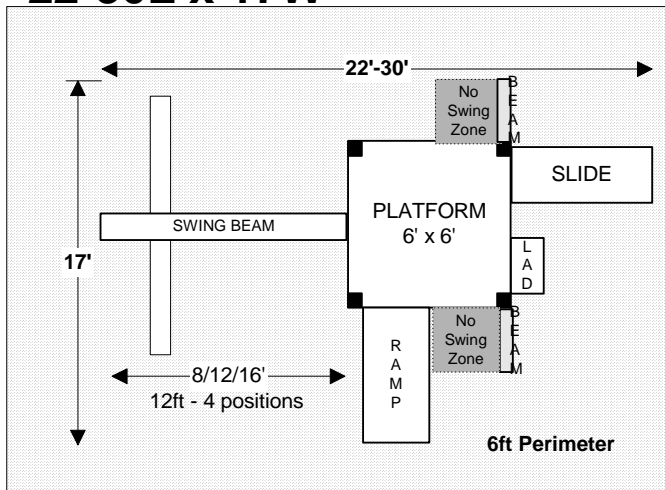

18L x 17W

18L x 15W

18L x 22W

Jungle Fort Swingset
SITE PLANS

16L x 17W

22-30L x 14W

22-30L x 17W

22-30L x 17W

22-30L x 17W

22-30L x 22W

* Swing Beam can be 8ft (2 pos), 12ft (4 pos), 16ft (5 pos) or moved to RIGHT side.

Jungle Fort Tower SITE PLANS

30-35L x 22W

26-30L x 20W

17L x 22W

30L x 22W