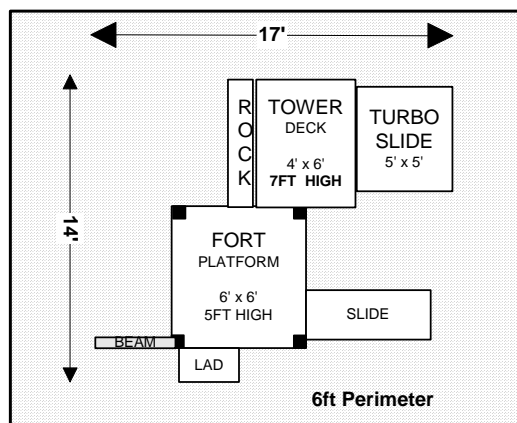

Jungle Fort Tower SITE PLANS

17L x 14W