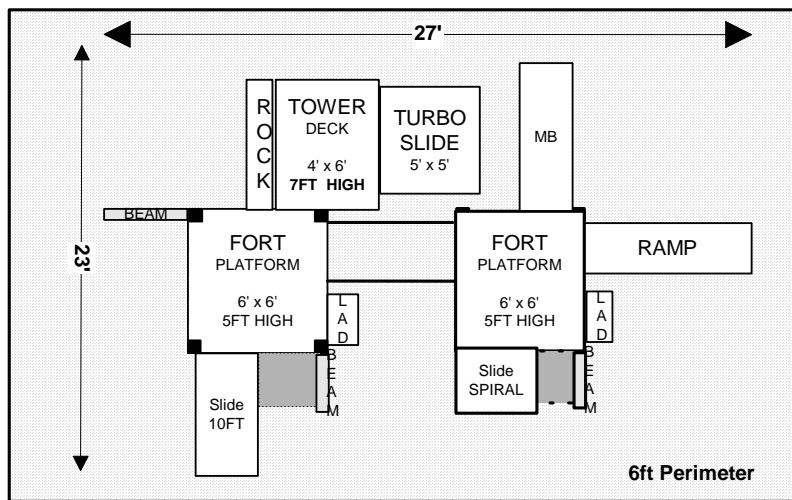

18L x 17W

18L x 15W

18L x 22W

Jungle Fort Swingset
SITE PLANS

16L x 17W

22-30L x 14W

22-30L x 17W

22-30L x 17W

22-30L x 17W

22-30L x 22W

* Swing Beam can be 8ft (2 pos), 12ft (4 pos), 16ft (5 pos) or moved to RIGHT side.

Jungle Fort Tower SITE PLANS

30-35L x 22W

26-30L x 20W

17L x 22W

30L x 22W

17L x 14W

Jungle Fort Campus
SITE PLANS

19L x 16W

21L x 18W

27L x 23W

27-31L x 18W