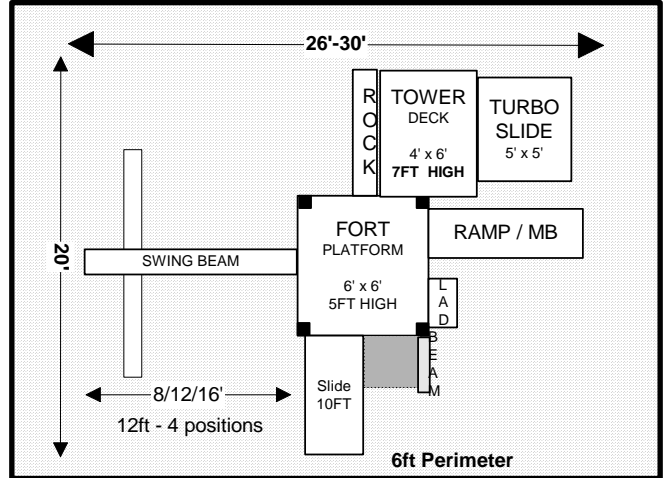

18L x 17W

18L x 15W

18L x 22W

Jungle Fort Swingset
SITE PLANS

16L x 17W

22-30L x 14W

22-30L x 17W

22-30L x 17W

22-30L x 17W

22-30L x 22W

* Swing Beam can be 8ft (2 pos), 12ft (4 pos), 16ft (5 pos) or moved to RIGHT side.

Jungle Fort Tower SITE PLANS

30-35L x 22W

26-30L x 20W

17L x 22W

30L x 22W

17L x 14W

Jungle Fort Campus
SITE PLANS

19L x 16W

21L x 18W

27L x 23W

27-31L x 18W