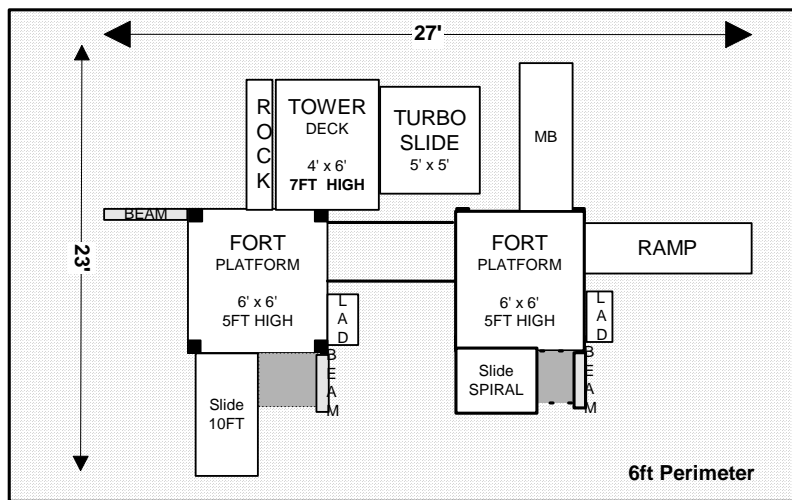

## 17L x 14W

Jungle Fort Campus  
SITE PLANS

19L x 16W

21L x 18W

27L x 23W

27-31L x 18W

**WWW.DETAILEDPLAY.COM**  
**TOP QUALITY SITE PLANS DESIGNS KITS**  
**FORT TOWER SWINGSET KITS OVERVIEW**

**JUNGLE FORT SWINGSET**