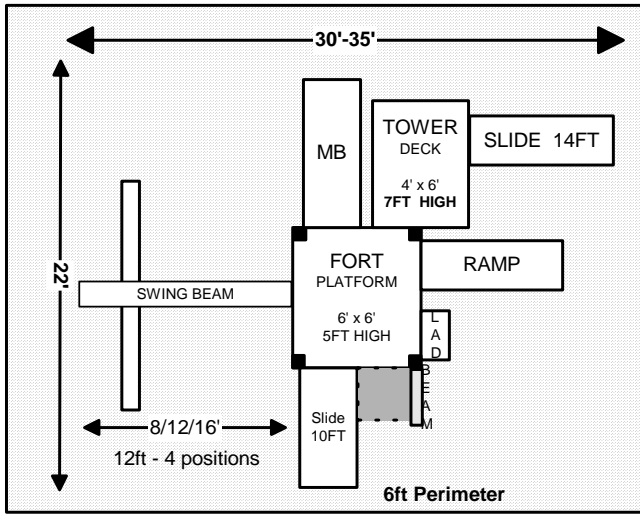

Jungle Fort Tower SITE PLANS

30-35L x 22W