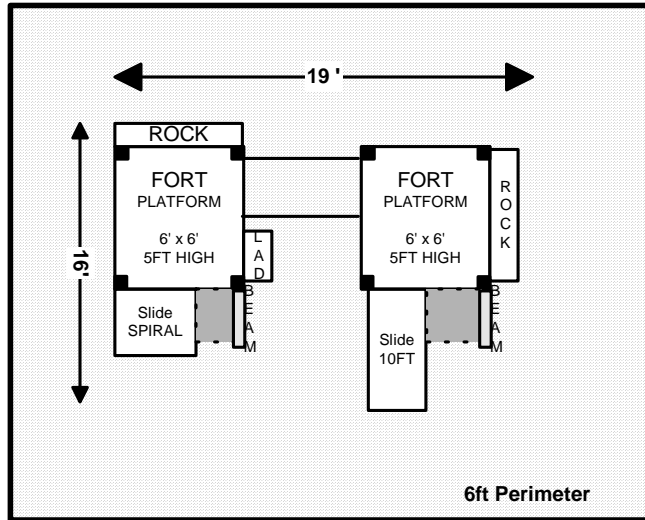

## 17L x 14W

Jungle Fort Campus  
SITE PLANS

19L x 16W

21L x 18W

27L x 23W

27-31L x 18W

**WWW.DETAILEDPLAY.COM**  
**TOP QUALITY SITE PLANS DESIGNS KITS**  
**FORT TOWER SWINGSET KITS OVERVIEW**

**JUNGLE FORT SWINGSET**