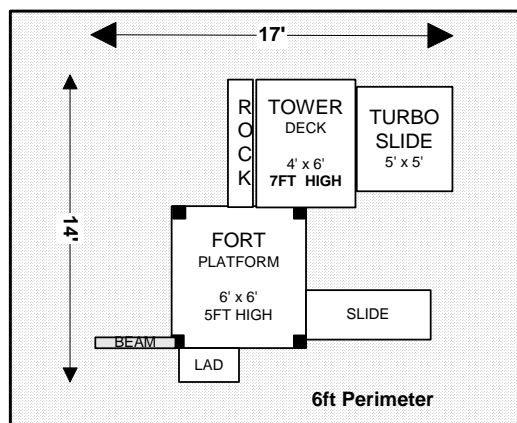

18L x 17W

18L x 15W

18L x 22W

Jungle Fort Swingset
SITE PLANS

16L x 17W

22-30L x 14W

22-30L x 17W

22-30L x 17W

22-30L x 17W

22-30L x 22W

* Swing Beam can be 8ft (2 pos), 12ft (4 pos), 16ft (5 pos) or moved to RIGHT side.

Jungle Fort Tower SITE PLANS

30-35L x 22W

26-30L x 20W

17L x 22W

30L x 22W

17L x 14W

Jungle Fort Campus
SITE PLANS

19L x 16W

21L x 18W

27L x 23W

27-31L x 18W