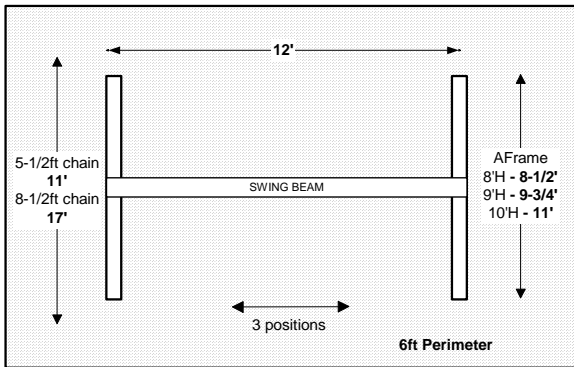

Jungle Swingset Slide SITE PLANS

12L x 11-17W