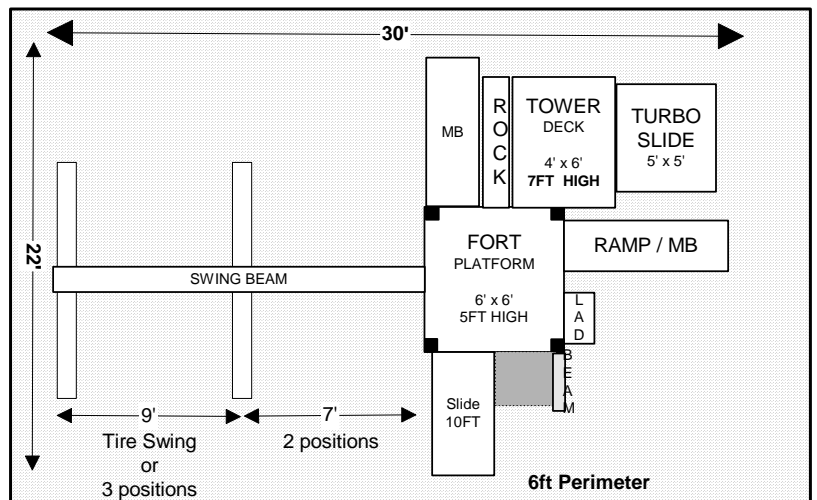

Jungle Fort Tower SITE PLANS

30L x 22W