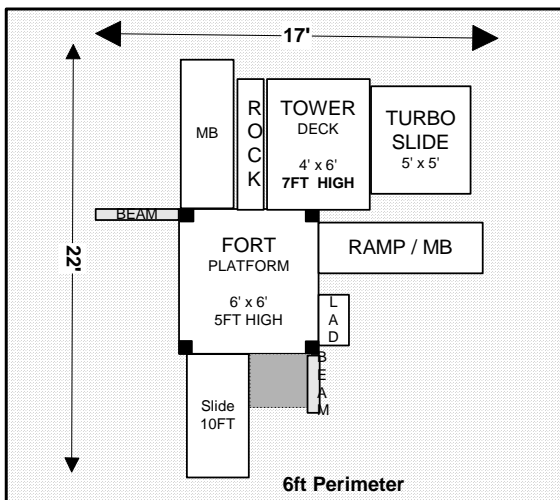

Jungle Fort Tower SITE PLANS

17L x 22W