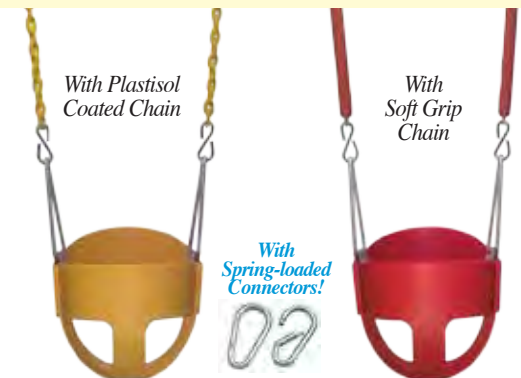

Full Bucket Swings

Choice of roped, coated, or soft grip chain (5-1/2"/side) with spring loaded connector clips. Assembled. Ready to install. Swing comes in the following colors: Blue Green Red Yellow