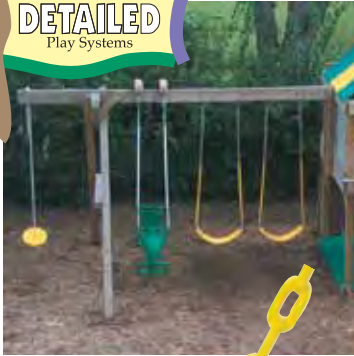

Playground Equipment

DETAILED
Play Systems

PLEASE NOTE:
Chain color to match swing color unless specified otherwise.

See Page 18 for Swing Set Chain Options.

Swings & Accessories

Swings come fully assembled with plastisol coated or soft grip chains and spring-loaded snap-on connectors.

Belt Swings

Choice of roped, coated, or soft grip chain (5-1/2'/side) with spring loaded connector clips. Assembled. Ready to install. Swing comes in the following colors: **Blue Green Red Yellow**

DETAILED
Play Systems

Commercial Toddler Swing

Commercial quality rotationally molded plastic swing. Includes seat, plastisol or soft grip chains and spring-loaded connectors. Available in: **Blue Green Yellow**

With Spring-loaded Connectors!

With Spring-loaded Connectors!

Toddler High Back Swing

The maximum in comfort and fun for every toddler. Includes seat, strap, rope with pelican hooks at the ends and spring-loaded connectors. Swing available only in: **Green**