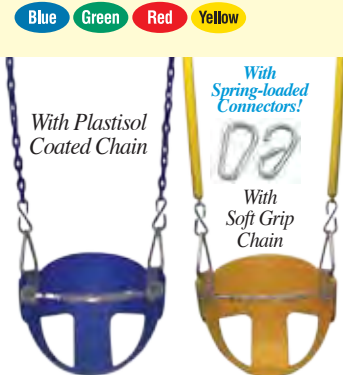

Playground Equipment

DETAILED
Play Systems

PLEASE NOTE:
Chain color to match swing color unless specified otherwise.

See Page 18 for Swing Set Chain Options.

Swings & Accessories

Swings come fully assembled with plastisol coated or soft grip chains and spring-loaded snap-on connectors.

Belt Swings

Choice of roped, coated, or soft grip chain (5-1/2'/side) with spring loaded connector clips. Assembled. Ready to install. Swing comes in the following colors: **Blue Green Red Yellow**

DETAILED
Play Systems

Half Bucket Swings

Choice of roped, coated, or soft grip chain (5-1/2'/side) with spring loaded connector clips and front safety chain. Assembled. Ready to install. Swing comes in the following colors: **Blue Green Red Yellow**

With Spring-loaded Connectors!

Toddler High Back Swing

The maximum in comfort and fun for every toddler. Includes seat, strap, rope with pelican hooks at the ends and spring-loaded connectors. Swing available only in: **Green**