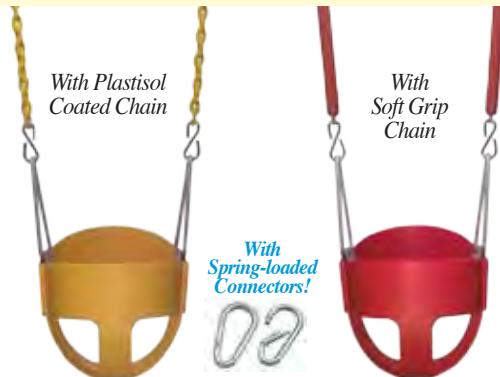

Belt Swings

Choice of roped, coated, or soft grip chain (5-1/2'/side) with spring loaded connector clips. Assembled. Ready to install. Swing comes in the following colors: **Blue Green Red Yellow**

DETAILED
Play Systems

Half Bucket Swings

Choice of roped, coated, or soft grip chain (5-1/2'/side) with spring loaded connector clips and front safety chain. Assembled. Ready to install. Swing comes in the following colors: **Blue Green Red Yellow**

Full Bucket Swings

Choice of roped, coated, or soft grip chain (5-1/2'/side) with spring loaded connector clips. Assembled. Ready to install. Swing comes in the following colors: **Blue Green Red Yellow**

With Spring-loaded Connectors!

Toddler High Back Swing

The maximum in comfort and fun for every toddler. Includes seat, strap, rope with pelican hooks at the ends and spring-loaded connectors. Swing available only in: **Green**