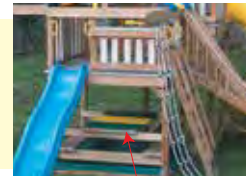

Table Covers

Multi-colored Marine Grade Vinyl Picnic Table Covers are available in the following colors:

JUNGLE FORT SWINGSET:

Picnic Table

Everything needed to add a Picnic Table to a Jungle Fort Swingset...

- Complete Detailed Plans
- All Galvanized Hardware
- Multi-colored Marine Grade Vinyl Picnic Table Cover

**POPULAR
ADD-ON KITS!**
We make it easy!

JUNGLE FORT SWINGSET:

Tire Swing Kit

Everything needed to add a Tire Swing to a Jungle Fort Swingset except the tire. Includes:

- Complete Detailed Plans
- Tire Swing Swivel
- (3) 5-1/2 ft. Plastisol Coated Chains
- (3) Chain-to-Tire Connectors (Tire Eye Bolts; Clevis if plastic tire is ordered)
- (6) Spring-loaded connector clips.
- Heavy-Duty Swivel Upgrade Available